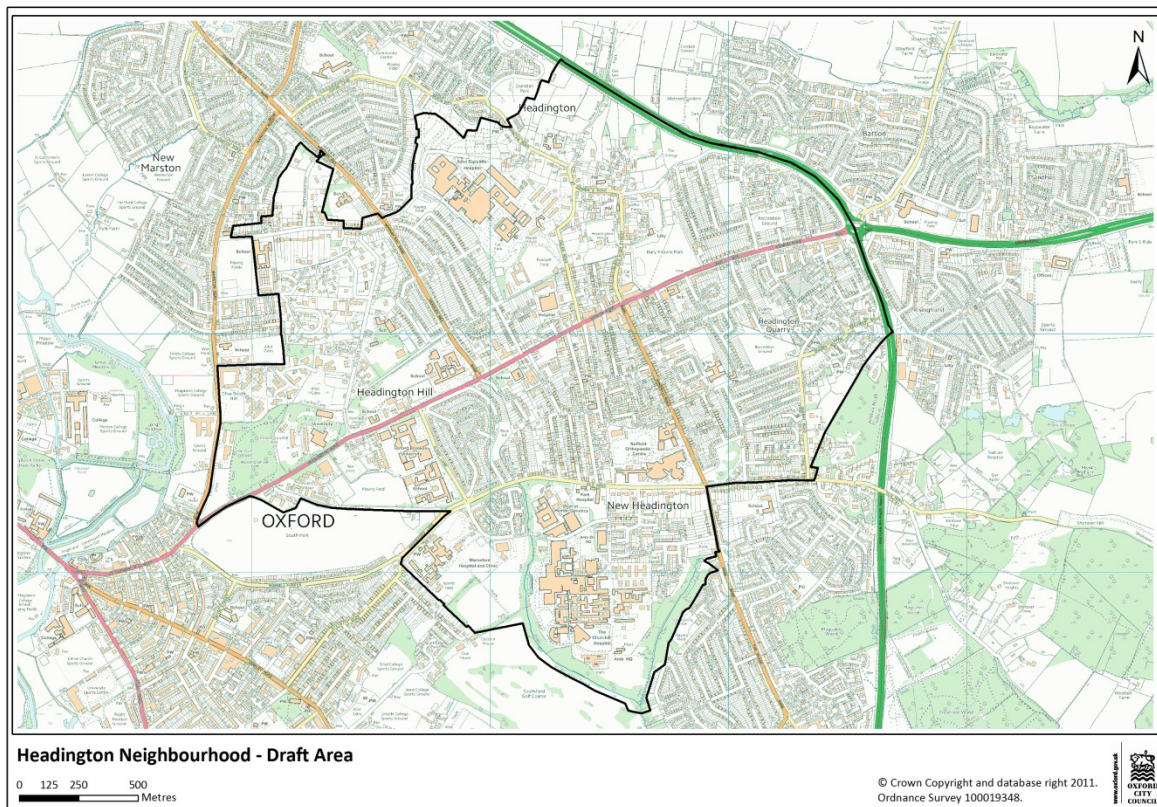

Headington

Neighbourhood Development Plan

Information Statement

Referendum: 4th May 2017

A neighbourhood plan referendum will be held for the Headington Neighbourhood Development Plan 2017-2032 on 4th May 2017.

The question asked in the referendum will be:

Do you want Oxford City Council to use the neighbourhood plan for Headington to help it decide planning applications in the neighbourhood area?

The referendum area and the area covered by the neighbourhood plan is the Headington Neighbourhood Area (see map below)

A person is entitled to vote in the Referendum on 4 May 2017 if:

- He or she is entitled to vote in a local government election in the referendum area; and
- His or her qualifying address for the election is in the Referendum area. A persons qualifying address is, in relation to a person registered in the register of electors, the address in respect of which he or she is entitled to be registered.