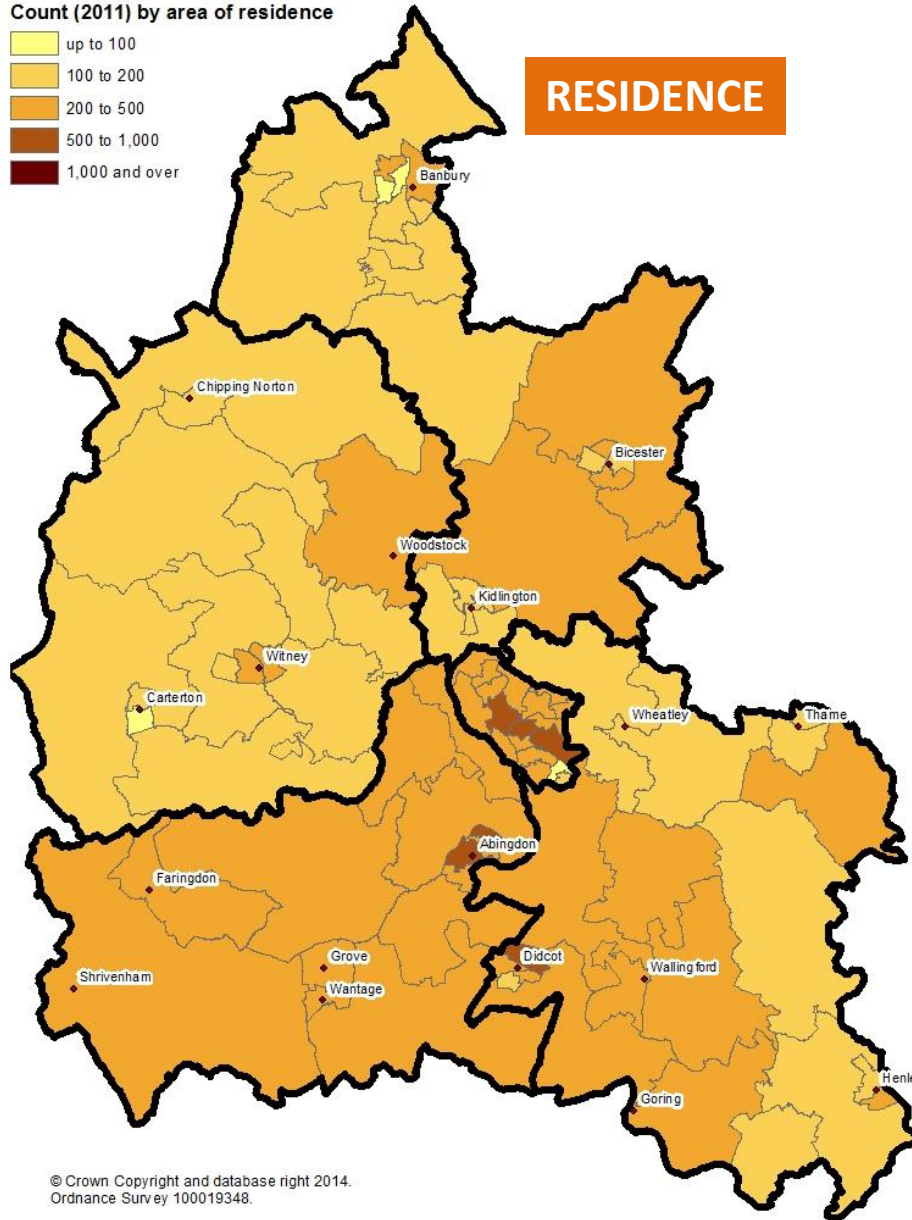

# Science, research and engineering professionals by middle layer super output area (Census 2011)

## Science, research and engineering professionals

Count (2011) by area of residence

**RESIDENCE**

© Crown Copyright and database right 2014.  
Ordnance Survey 100019348.