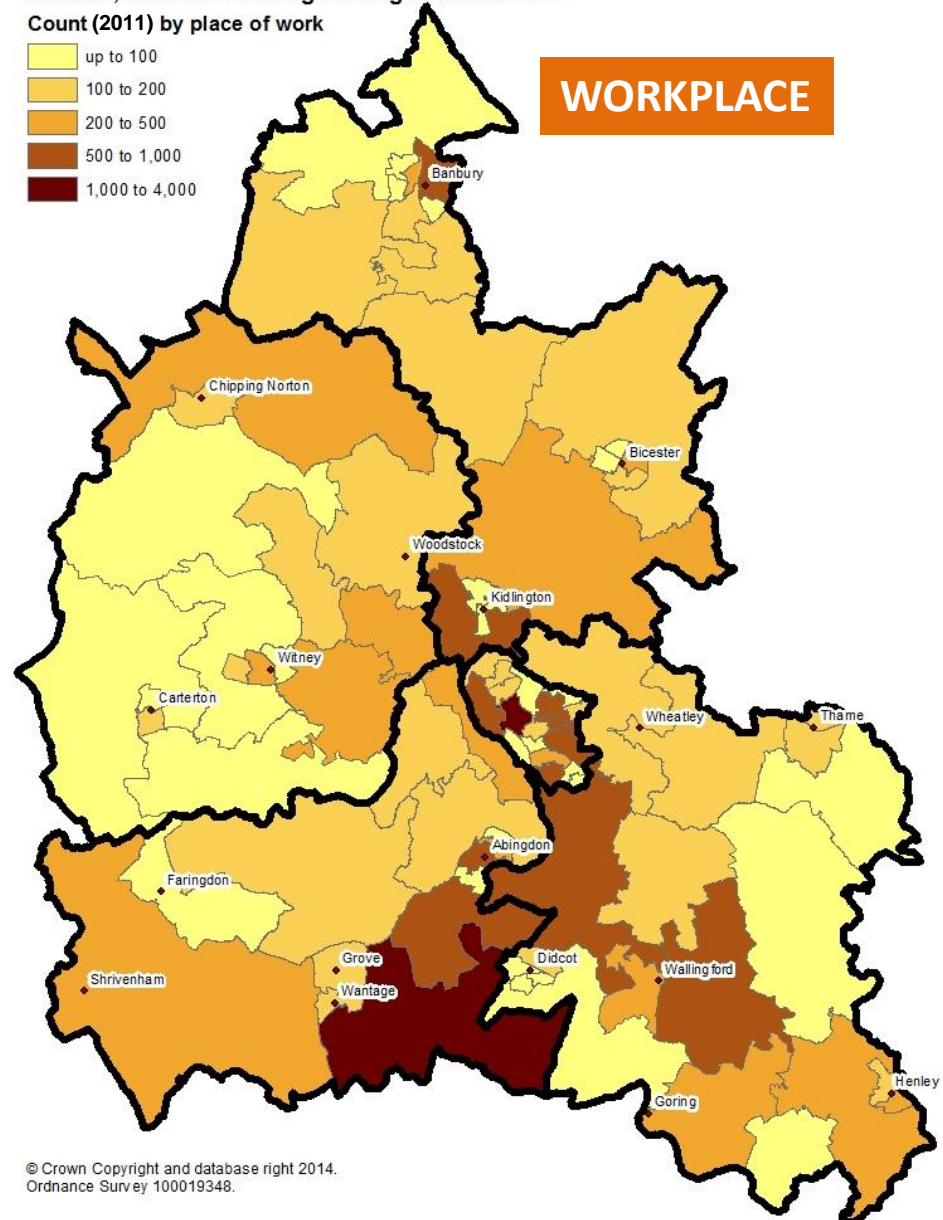

Science, Research and Engineering Professionals

Count (2011) by place of work

WORKPLACE

© Crown Copyright and database right 2014.
Ordnance Survey 100019348.