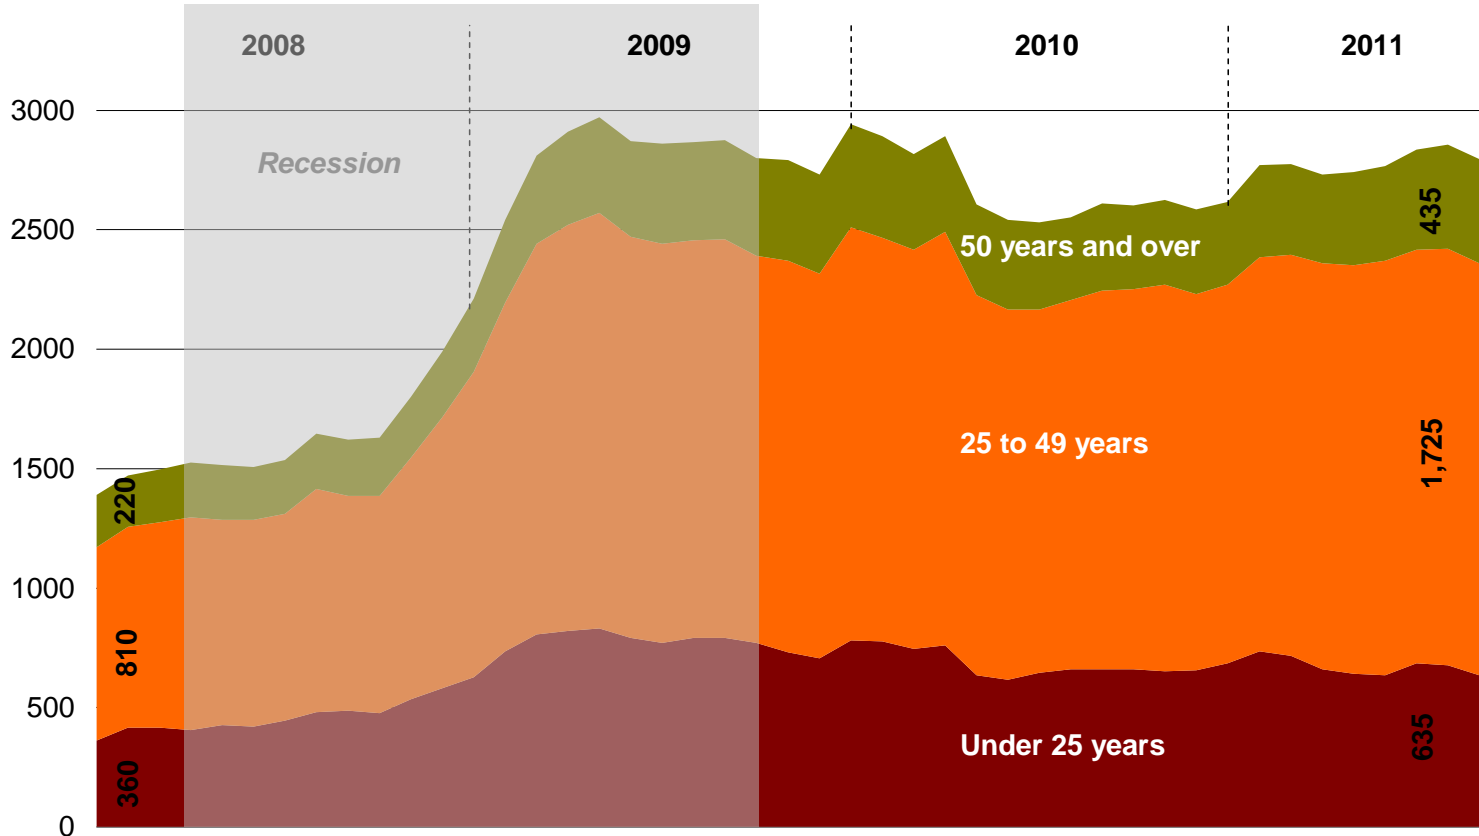

# Youth unemployment rise not as severe in Oxford

The national rise in youth unemployment has hit the headlines recently. Figures on Jobseeker's Allowance claimants suggest that the rise in youth unemployment has not been as severe in Oxford. Nationally there has been a 60% rise in claimants aged under 25 over the past three years; in Oxford there has been a 30% increase, with greater proportional increases amongst older age groups. Over the last 12 months there has in fact been a decrease in the number of under 25 year-old claimants.

**Oxford Jobseeker's Allowance claimants by age, 2008 to 2011**

For more information contact:  
 Mark Fransham  
 Social Research Officer  
 01865 252797

Data source:  
 Department for Work and Pensions