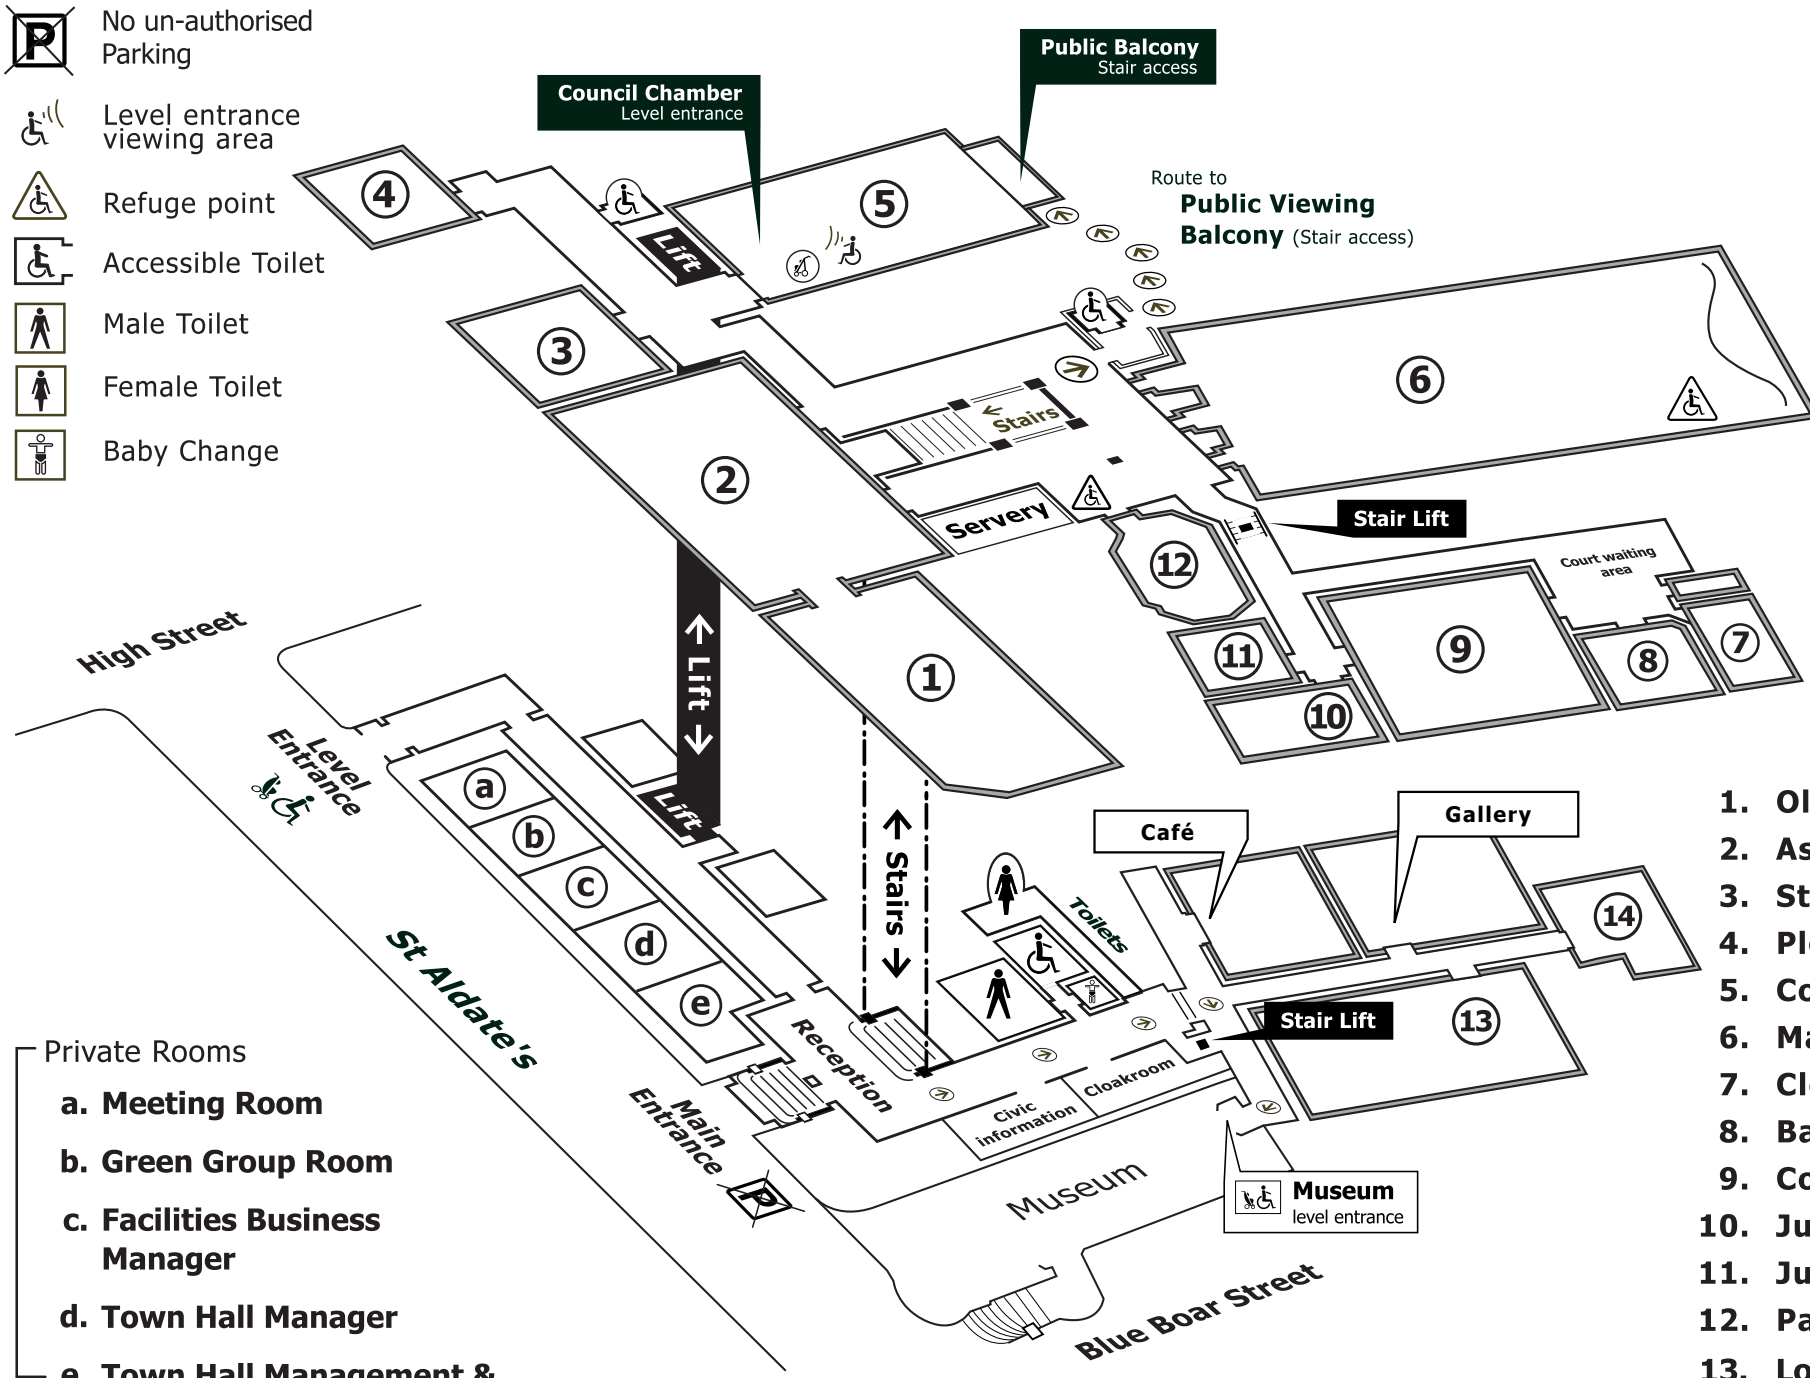

-  No un-authorised Parking
-  Level entrance viewing area
-  Refuge point
-  Accessible Toilet
-  Male Toilet
-  Female Toilet
-  Baby Change

- Private Rooms
- a. Meeting Room
  - b. Green Group Room
  - c. Facilities Business Manager
  - d. Town Hall Manager
  - e. Town Hall Management & Member Services

- 1. Old Library
- 2. Assembly Room
- 3. St Aldate's Room
- 4. Plowman Room
- 5. Council Chamber
- 6. Main Hall
- 7. Clerks' Room
- 8. Barristers' Room
- 9. Court Room
- 10. Judge's Room
- 11. Jury Room
- 12. Panel Room
- 13. Long Room
- 14. Training Room